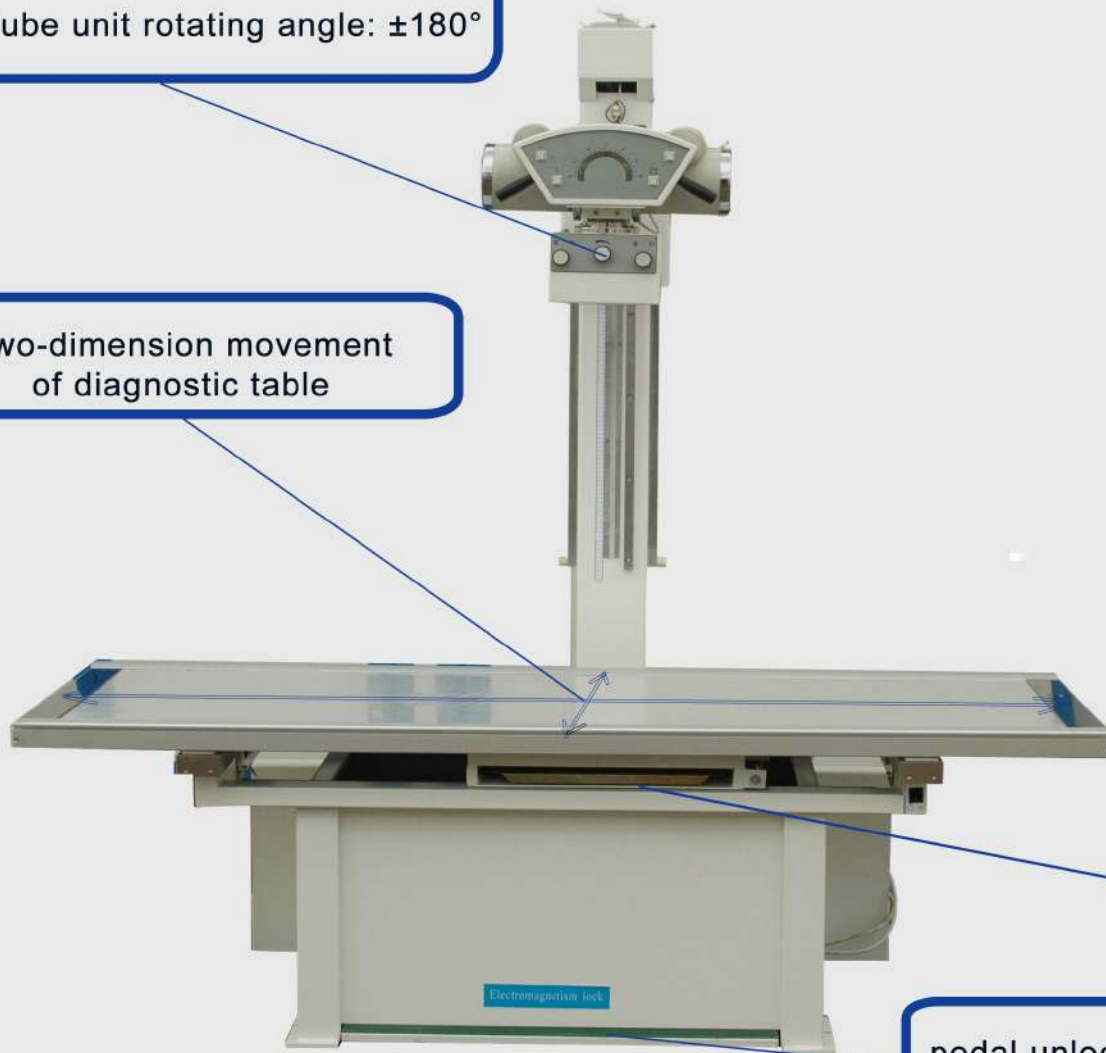

MODEL: TR300A

300mA 125KV NF X-Ray Machine

X-ray tube unit rotating angle: $\pm 180^\circ$

Two-dimension movement of diagnostic table

Control panel

Consoles

Chest x-ray stand

Cassette drawer for radiography
cassette size maximum 14''*17''

pedal unlocking diagnostic table's movement